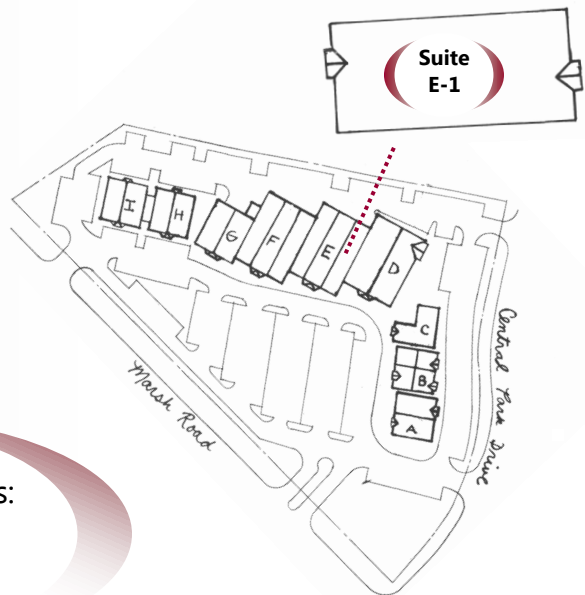

Central Park Place

5100 Marsh Road, Okemos

- ◆ EXCEPTIONAL LOCATION !!
- ◆ Located in beautiful Central Park Place
- ◆ Across from the Meridian Mall
- ◆ In front of Wal-Mart
- ◆ Easy Access from I-96 and I-69
- ◆ Large Front Retail Windows
- ◆ High traffic count
- ◆ +/- 2500 square feet

Come Join
These Top Retailers:
Talbot's · Chico's

PHIPPS COMPANY

(517) 332-3000

1331 E. Grand River Avenue Suite 200 East Lansing, MI 48823
~Fax: (517) 332-3119 ~ robert@phippSCO.com

Contact: Robert Phipps