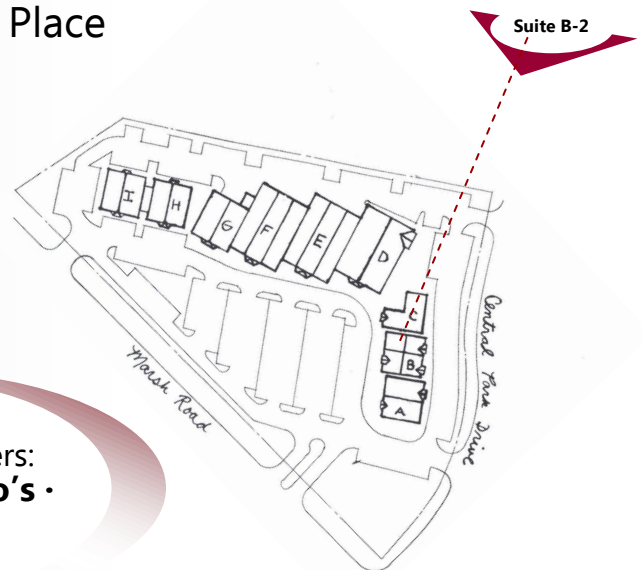

5100 Marsh Road, Okemos

- EXCEPTIONAL LOCATION !!
- Located in beautiful Central Park Place
- Across from the Meridian Mall
- In front of Wal-Mart
- Easy Access from I-96 and I-69
- Locations with Front and Back retail windows
- High traffic count
- +/- 900 Sq Ft

Come Join
These Top Retailers:
Talbot's · Chico's ·