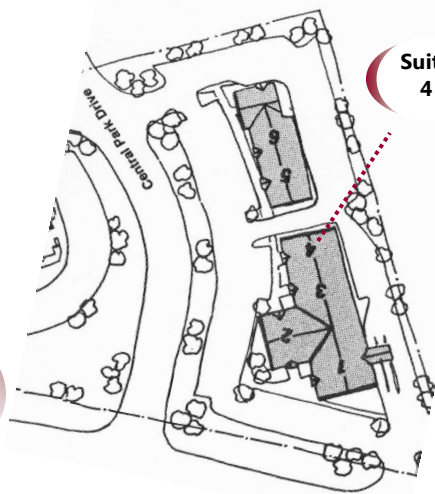

PHIPPS COMPANY

(517) 332-3000

1331 E. Grand River Avenue Suite 200 East Lansing, MI 48823
~Fax: (517) 332-3119 ~ robert@phippco.com

Contact: Robert Phipps